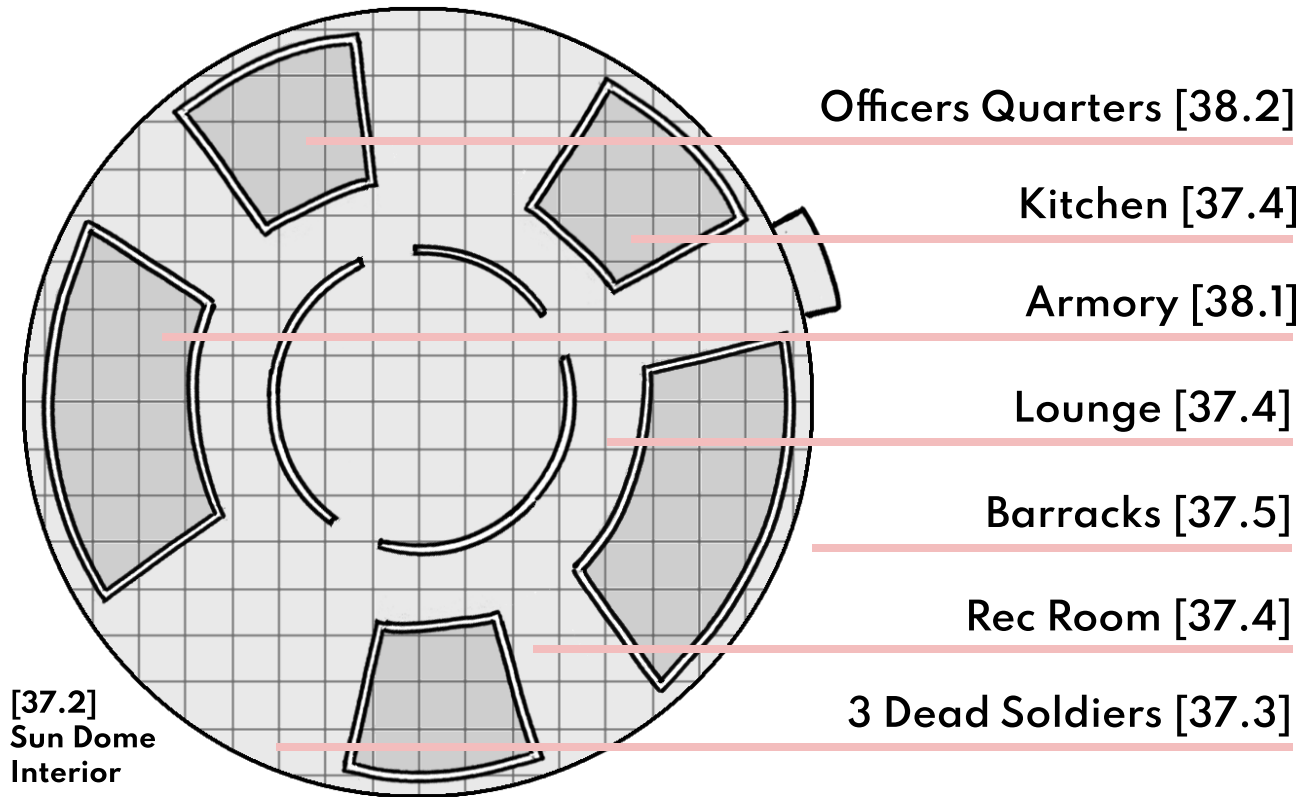

# PHASE 5: BROKEN SUN DOME MAP

## Conversion Notes

Phase 5: Broken Sun Dome Map (Traps, Grenades, and Stim-pack Planning)

PHASE 5

Blank area for planning traps, grenades, and stim-packs.